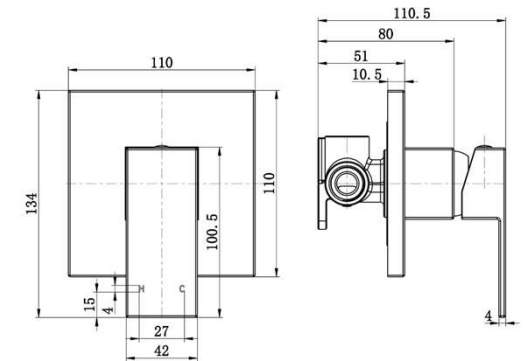

SPECIFICATIONS – CHAM008

Chao Mini Shower Mixer – Chrome

Features

- WELS N/A
- Made from solid brass
- Durable Electroplated finish
- 1yr parts and labour warranty
- 15 years replacement warranty including finish

Cleaning & Care

- Regularly clean with mild soapy water
- Do not use harsh detergents, bleach or abrasive cleaners
- The use of any unsuitable cleaning products may damage the surface
- Refer to installation guide for correct installation
- Check for any product defects prior to installation

Available in