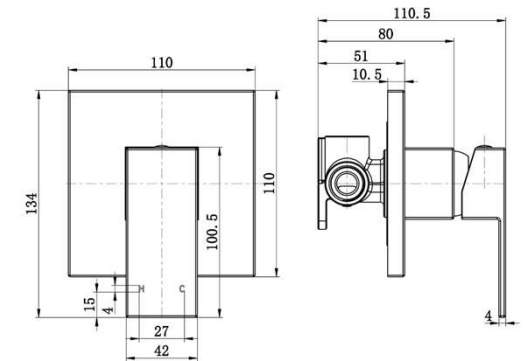

SPECIFICATIONS – CHAM008BK

Chao Mini Shower Mixer – Matt Black

Features

- WELS N/A
- Made from solid brass
- Durable Electroplated finish
- 1yr parts and labour warranty
- 15 years replacement warranty including finish

Cleaning & Care

- Regularly clean with mild soapy water
- Do not use harsh detergents, bleach or abrasive cleaners
- The use of any unsuitable cleaning products may damage the surface
- Refer to installation guide for correct installation
- Check for any product defects prior to installation

Available in