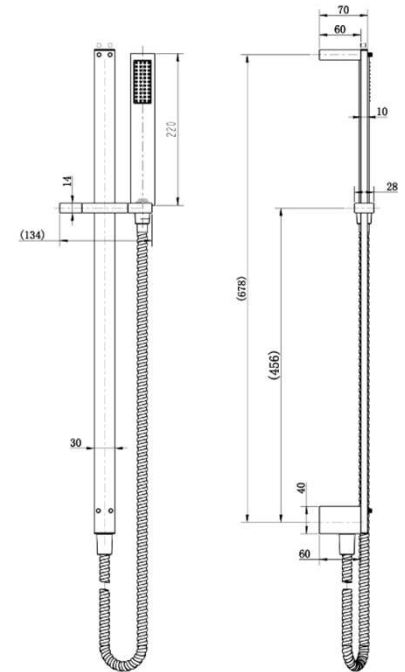

SPECIFICATIONS – CHAM014BK

Chao Mini Shower on Rail – Matt Black

Features

- WELS 3 Star, 9L/min
- Registration number S15371
- Made from solid brass
- Bottom Inlet
- Durable Electroplated finish
- 1yr parts and labour warranty
- 15 years replacement warranty including finish

Cleaning & Care

- Regularly clean with mild soapy water
- Do not use harsh detergents, bleach or abrasive cleaners
- The use of any unsuitable cleaning products may damage the surface
- Refer to installation guide for correct installation
- Check for any product defects prior to installation

Available in

Chrome

Matt Black