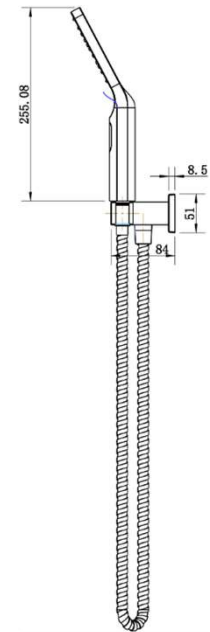

SPECIFICATIONS – CHA081-0

Chao Shower Bracket – Chrome

Features

- WELS 3 Star, 8L/min
- Registration number S14836
- 3 Function Handpiece
- Durable Electroplated finish
- 1yr parts and labour warranty
- 15 years replacement warranty including finish

Cleaning & Care

- Regularly clean with mild soapy water
- Do not use harsh detergents, bleach or abrasive cleaners
- The use of any unsuitable cleaning products may damage the surface
- Refer to installation guide for correct installation
- Check for any product defects prior to installation

Available in

Chrome

Matt Black