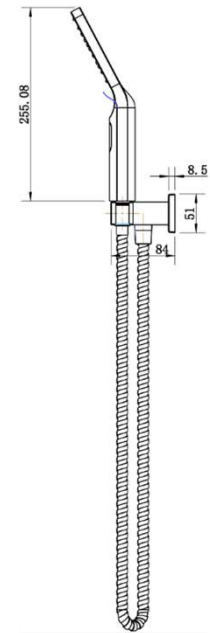

SPECIFICATIONS – CHA081-0BK

Chao Shower Bracket – Matt Black

Features

- WELS 3 Star, 8L/min
- Registration number S14836
- 3 Function Handpiece
- Durable Electroplated finish
- 1yr parts and labour warranty
- 15 years replacement warranty including finish

Cleaning & Care

- Regularly clean with mild soapy water
- Do not use harsh detergents, bleach or abrasive cleaners
- The use of any unsuitable cleaning products may damage the surface
- Refer to installation guide for correct installation
- Check for any product defects prior to installation

Available in

Chrome

Matt Black