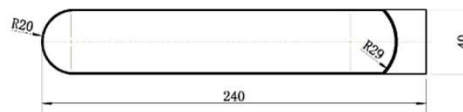

SPECIFICATIONS – EVA BATH SPOUTS

EVA011-1

EVA011-1BK

EVA011

EVA010-1

Cleaning & Care

- Regularly clean with mild soapy water
- Do not use harsh detergents, bleach or abrasive cleaners
- The use of any unsuitable cleaning products may damage the surface
- Refer to installation guide for correct installation
- Check for any product defects prior to installation