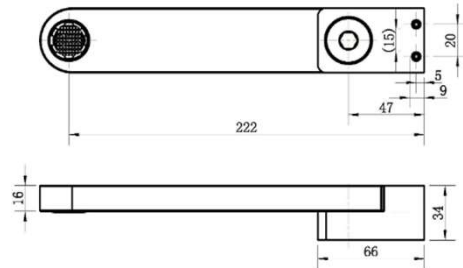

SPECIFICATIONS – EVA BATH SPOUTS

EVA011-1

EVA011-1BK

EVA011

EVA010-1

Cleaning & Care

- Regularly clean with mild soapy water
- Do not use harsh detergents, bleach or abrasive cleaners
- The use of any unsuitable cleaning products may damage the surface
- Refer to installation guide for correct installation
- Check for any product defects prior to installation