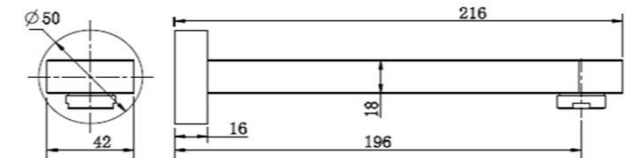

SPECIFICATIONS – EVA BATH SPOUTS

EVA011-1

EVA011-1BK

EVA011

EVA010-1

Cleaning & Care

- Regularly clean with mild soapy water
- Do not use harsh detergents, bleach or abrasive cleaners
- The use of any unsuitable cleaning products may damage the surface
- Refer to installation guide for correct installation
- Check for any product defects prior to installation