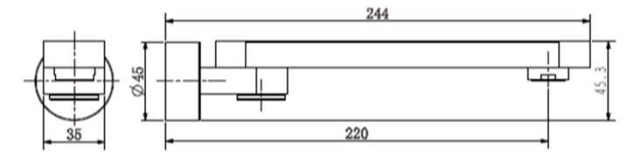

SPECIFICATIONS – EVA BATH SPOUTS

EVA011-1

EVA011-1BK

EVA011

EVA010-1

Cleaning & Care

- Regularly clean with mild soapy water
- Do not use harsh detergents, bleach or abrasive cleaners
- The use of any unsuitable cleaning products may damage the surface
- Refer to installation guide for correct installation
- Check for any product defects prior to installation