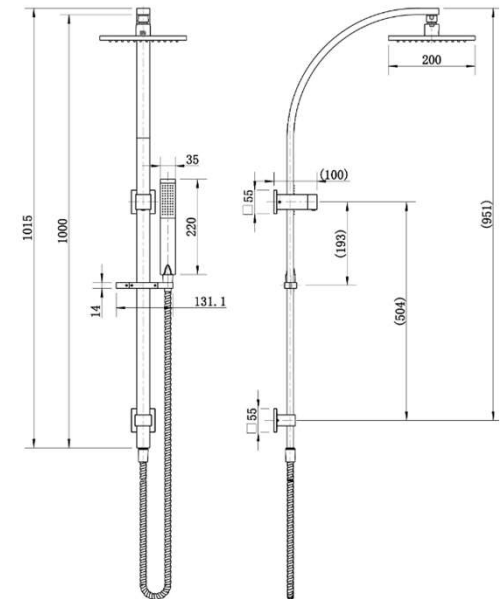

SPECIFICATIONS – EVA013

Eva Shower Column Set – Chrome

Features

- WELS 3 Star, 9L/min
- Registration number S14986
- Made from solid brass
- Durable Electroplated finish
- 1yr parts and labour warranty
- 15 years replacement warranty including finish

Cleaning & Care

- Regularly clean with mild soapy water
- Do not use harsh detergents, bleach or abrasive cleaners
- The use of any unsuitable cleaning products may damage the surface
- Refer to installation guide for correct installation
- Check for any product defects prior to installation

Available in

Chrome