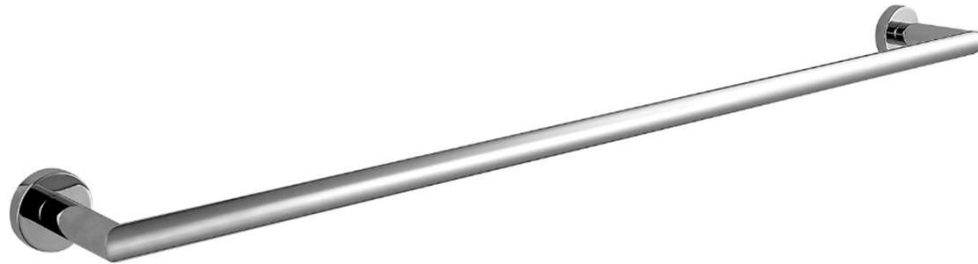

SPECIFICATIONS – EVA24

Eva Single Towel Rail 600mm

Features

- Chrome – EVA24
- Black – EVA24BK
- Made from solid brass
- 15 years replacement warranty including finish

Cleaning & Care

- Regularly clean with mild soapy water
- Do not use harsh detergents, bleach or abrasive cleaners
- The use of any unsuitable cleaning products may damage the surface
- Refer to installation guide for correct installation
- Check for any product defects prior to installation

Available in

Chrome

Matt Black