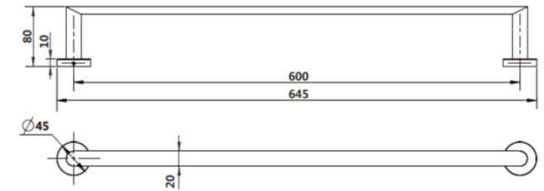

SPECIFICATIONS – EVA24

Eva Single Towel Rail 600mm

Features

- Chrome – EVA24
- Black – EVA24BK
- Made from solid brass
- 15 years replacement warranty including finish

Cleaning & Care

- Regularly clean with mild soapy water
- Do not use harsh detergents, bleach or abrasive cleaners
- The use of any unsuitable cleaning products may damage the surface
- Refer to installation guide for correct installation
- Check for any product defects prior to installation