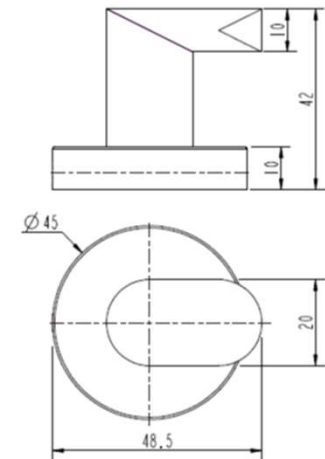

SPECIFICATIONS – EVA53

Eva Robe Hook

Features

- Chrome – EVA53
- Black – EVA53BK
- Made from solid brass
- 15 years replacement warranty including finish

Cleaning & Care

- Regularly clean with mild soapy water
- Do not use harsh detergents, bleach or abrasive cleaners
- The use of any unsuitable cleaning products may damage the surface
- Refer to installation guide for correct installation
- Check for any product defects prior to installation