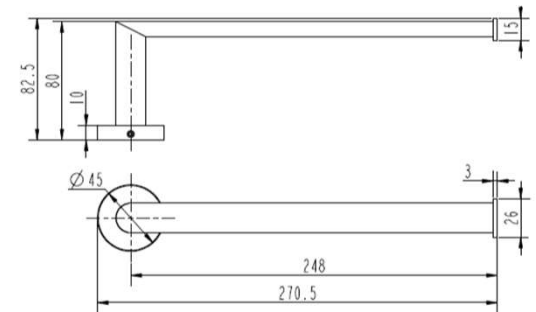

SPECIFICATIONS – EVA60-1

Eva Guest Towel Holder

Features

- Chrome – EVA60-1
- Black – EVA60-1BK
- Made from solid brass
- 15 years replacement warranty including finish

Cleaning & Care

- Regularly clean with mild soapy water
- Do not use harsh detergents, bleach or abrasive cleaners
- The use of any unsuitable cleaning products may damage the surface
- Refer to installation guide for correct installation
- Check for any product defects prior to installation