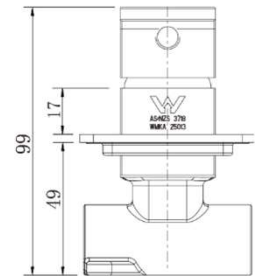

SPECIFICATIONS – EVAM008BK

Eva Mini Shower Mixer – Matt Black

Features

- WELS N/A
- Made from solid brass
- Durable Electroplated finish
- 1yr parts and labour warranty
- 15 years replacement warranty including finish

Cleaning & Care

- Regularly clean with mild soapy water
- Do not use harsh detergents, bleach or abrasive cleaners
- The use of any unsuitable cleaning products may damage the surface
- Refer to installation guide for correct installation
- Check for any product defects prior to installation

Available in