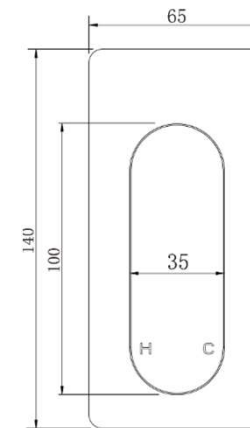

SPECIFICATIONS – EVAM008BK

Eva Mini Shower Mixer – Matt Black

Features

- WELS N/A
- Made from solid brass
- Durable Electroplated finish
- 1yr parts and labour warranty
- 15 years replacement warranty including finish

Cleaning & Care

- Regularly clean with mild soapy water
- Do not use harsh detergents, bleach or abrasive cleaners
- The use of any unsuitable cleaning products may damage the surface
- Refer to installation guide for correct installation
- Check for any product defects prior to installation

Available in