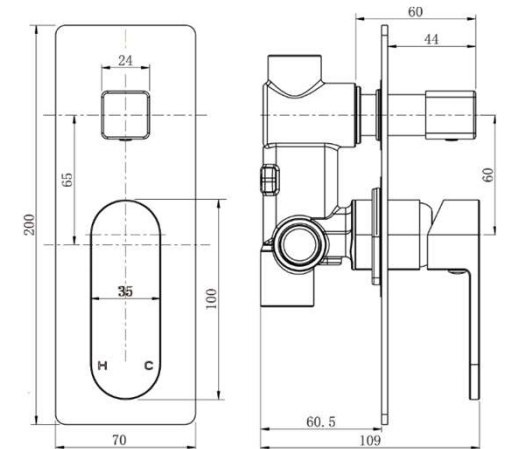

SPECIFICATIONS – EVAM009

Eva Mini Shower Diverter Mixer – Chrome

Features

- WELS N/A
- Made from solid brass
- Durable Electroplated finish
- 1yr parts and labour warranty
- 15 years replacement warranty including finish

Cleaning & Care

- Regularly clean with mild soapy water
- Do not use harsh detergents, bleach or abrasive cleaners
- The use of any unsuitable cleaning products may damage the surface
- Refer to installation guide for correct installation
- Check for any product defects prior to installation

Available in