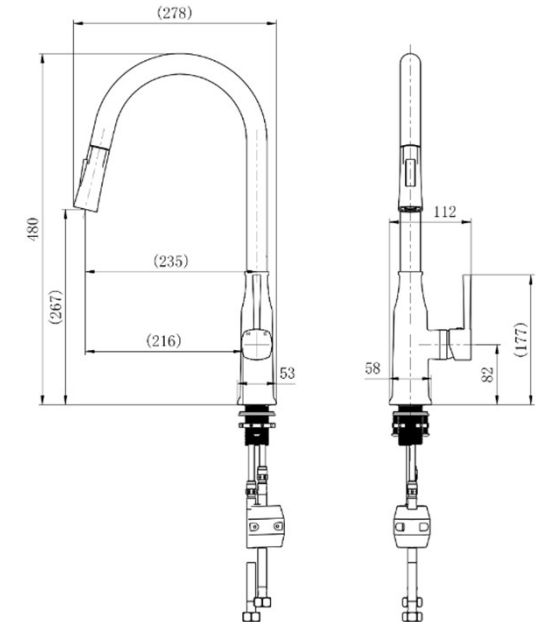

SPECIFICATIONS – HEL005

Helena Pull-Out Kitchen Mixer - Chrome

Features

- WELS 5 Star, 6L/min
- Registration number T36253
- Durable Electroplated finish
- Convenient Pull Out with Vege spray
- Pex split resistant hoses
- 1yr parts and labour warranty
- 15 years replacement warranty including finish

Cleaning & Care

- Regularly clean with mild soapy water
- Do not use harsh detergents, bleach or abrasive cleaners
- The use of any unsuitable cleaning products may damage the surface
- Refer to installation guide for correct installation
- Check for any product defects prior to installation

Available in

Chrome

Matt Black