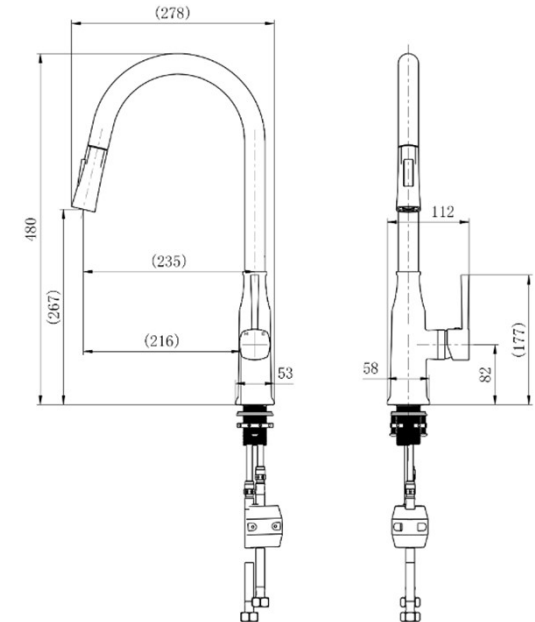

SPECIFICATIONS – HEL005BK

Helena Pull-Out Kitchen Mixer – Matt Black

Features

- WELS 5 Star, 6L/min
- Registration number T36253
- Durable Electroplated finish
- Convenient Pull Out with Vege spray
- Pex split resistant hoses
- 1yr parts and labour warranty
- 15 years replacement warranty including finish

Cleaning & Care

- Regularly clean with mild soapy water
- Do not use harsh detergents, bleach or abrasive cleaners
- The use of any unsuitable cleaning products may damage the surface
- Refer to installation guide for correct installation
- Check for any product defects prior to installation

Available in

Chrome

Matt Black