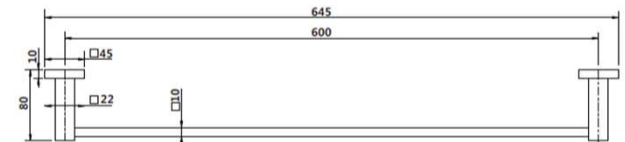

SPECIFICATIONS – LUX24

Lux Single Towel Rail 600mm

Features

- Chrome – LUX24
- Black – LUX24BK
- Made from solid brass
- 15 years replacement warranty including finish

Cleaning & Care

- Regularly clean with mild soapy water
- Do not use harsh detergents, bleach or abrasive cleaners
- The use of any unsuitable cleaning products may damage the surface
- Refer to installation guide for correct installation
- Check for any product defects prior to installation

Available in