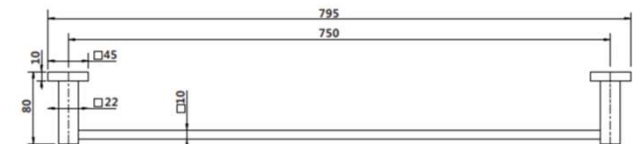

SPECIFICATIONS – LUX36

Lux Single Towel Rail 750mm

Features

- Chrome – LUX36
- Black – LUX36BK
- Made from solid brass
- 15 years replacement warranty including finish

Cleaning & Care

- Regularly clean with mild soapy water
- Do not use harsh detergents, bleach or abrasive cleaners
- The use of any unsuitable cleaning products may damage the surface
- Refer to installation guide for correct installation
- Check for any product defects prior to installation

Available in