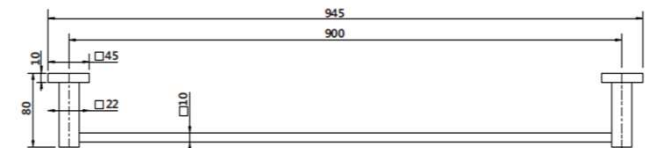

SPECIFICATIONS – LUX40

Lux Single Towel Rail 900mm

Features

- Chrome – LUX40
- Black – LUX40BK
- Made from solid brass
- 15 years replacement warranty including finish

Cleaning & Care

- Regularly clean with mild soapy water
- Do not use harsh detergents, bleach or abrasive cleaners
- The use of any unsuitable cleaning products may damage the surface
- Refer to installation guide for correct installation
- Check for any product defects prior to installation