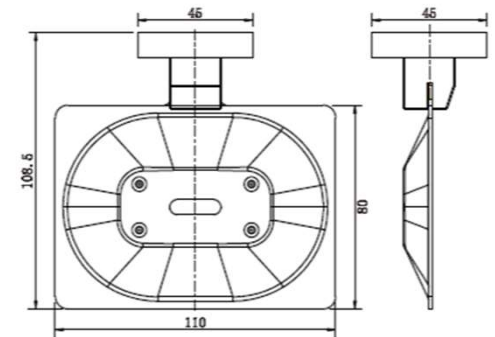

SPECIFICATIONS – LUX59

Lux Soap Dish

Features

- Chrome – LUX59
- Black – LUX59BK
- Made from solid brass
- 15 years replacement warranty including finish

Cleaning & Care

- Regularly clean with mild soapy water
- Do not use harsh detergents, bleach or abrasive cleaners
- The use of any unsuitable cleaning products may damage the surface
- Refer to installation guide for correct installation
- Check for any product defects prior to installation

Available in

Chrome

Matt Black