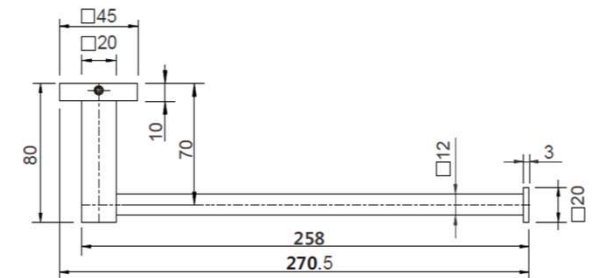

SPECIFICATIONS – LUX60-1

Lux Guest Towel Holder

Features

- Chrome – LUX60-1
- Black – LUX60-1BK
- Made from solid brass
- 15 years replacement warranty including finish

Cleaning & Care

- Regularly clean with mild soapy water
- Do not use harsh detergents, bleach or abrasive cleaners
- The use of any unsuitable cleaning products may damage the surface
- Refer to installation guide for correct installation
- Check for any product defects prior to installation

Available in

Chrome

Matt Black