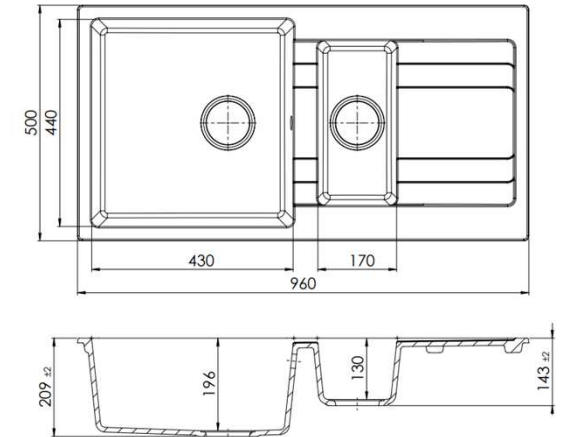

SPECIFICATIONS – M-GS404B

Ria Granite Sink – Black Graphite

Features

- 30L + 8L Capacity
- 960 x 500 x 208/143mm
- Top Mount with drainer
- Made in Europe
- With overflow
- 1yr parts and labour warranty
- 10 years replacement warranty including finish