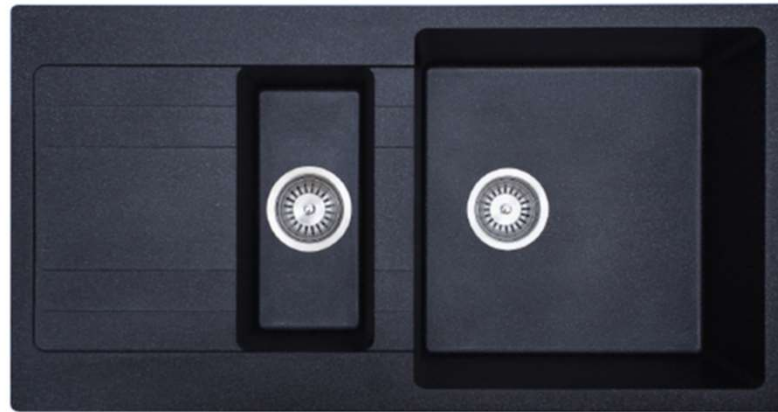

SPECIFICATIONS – M-GS404B

Ria Granite Sink – Black Graphite

Features

- 30L + 8L Capacity
- 960 x 500 x 208/143mm
- Top Mount with drainer
- Made in Europe
- With overflow
- 1yr parts and labour warranty
- 10 years replacement warranty including finish

Available in

Black Graphite