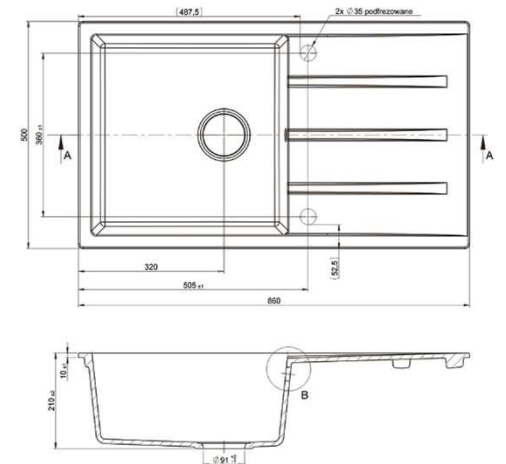

SPECIFICATIONS – M-GS407B

Dello Granite Sink – Black Graphite

Features

- 30L Capacity
- 860 x 500 x 210mm
- Top Mount with drainer
- Made in Europe
- With overflow
- 1yr parts and labour warranty
- 10 years replacement warranty including finish

Cleaning & Care

- Regularly clean with mild soapy water
- Do not use harsh detergents, bleach or abrasive cleaners
- The use of any unsuitable cleaning products may damage the surface
- Refer to installation guide for correct installation
- Check for any product defects prior to installation

Available in

Black Graphite