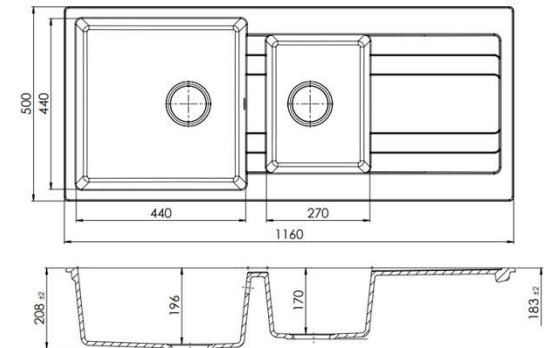

# SPECIFICATIONS – M-GS408B

### Features

- 18L + 30L Capacity
- 1160 x 500 x 208/183mm
- Top Mount with drainer
- Made in Europe
- With overflow
- 1yr parts and labour warranty
- 10 years replacement warranty including finish