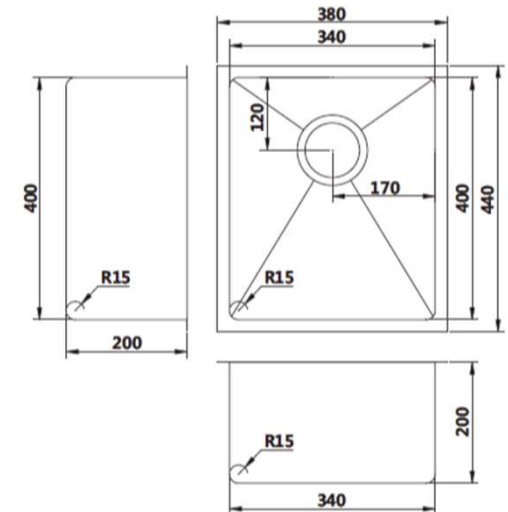

SPECIFICATIONS – M-S201B

Handmade Sink – SS

Features

- 26L Capacity
- 440 x 380 x 200 x 1.2mm
- Top Mount or Undermount
- 304 Grade Stainless Steel
- 1yr parts and labour warranty
- 10 years replacement warranty including finish

Cleaning & Care

- Regularly clean with mild soapy water
- Do not use harsh detergents, bleach or abrasive cleaners
- The use of any unsuitable cleaning products may damage the surface
- Refer to installation guide for correct installation
- Check for any product defects prior to installation

Available in

Brushed Stainless