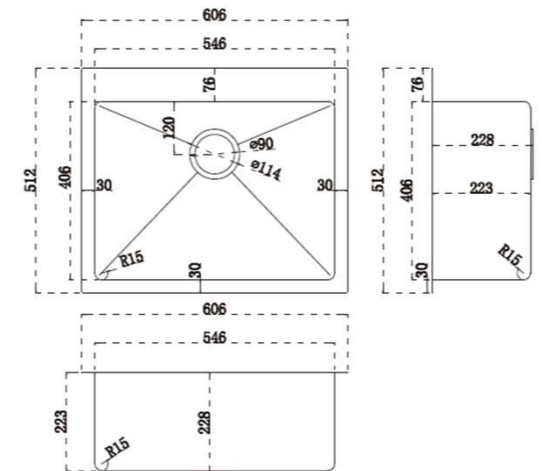

SPECIFICATIONS – M-S205B

Handmade Sink – SS

Features

- 49L Capacity
- 606 x 512 x 228 x 1.2mm
- Top Mount or Undermount
- 304 Grade Stainless Steel
- 1yr parts and labour warranty
- 10 years replacement warranty including finish

Cleaning & Care

- Regularly clean with mild soapy water
- Do not use harsh detergents, bleach or abrasive cleaners
- The use of any unsuitable cleaning products may damage the surface
- Refer to installation guide for correct installation
- Check for any product defects prior to installation

Available in

Brushed Stainless