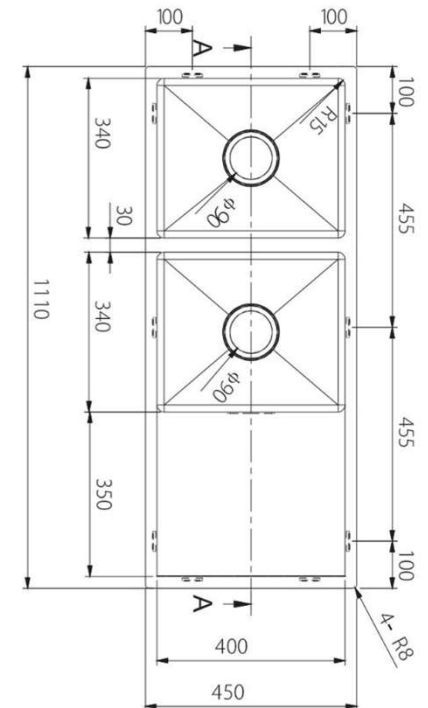

SPECIFICATIONS – M-S206B

Handmade Sink – SS

Features

- 22L + 26L Capacity
- 1100 x 450 x 200 x 1.2mm
- Top Mount or Undermount
- Left or right drainer
- 304 Grade Stainless Steel
- 1yr parts and labour warranty
- 10 years replacement warranty including finish