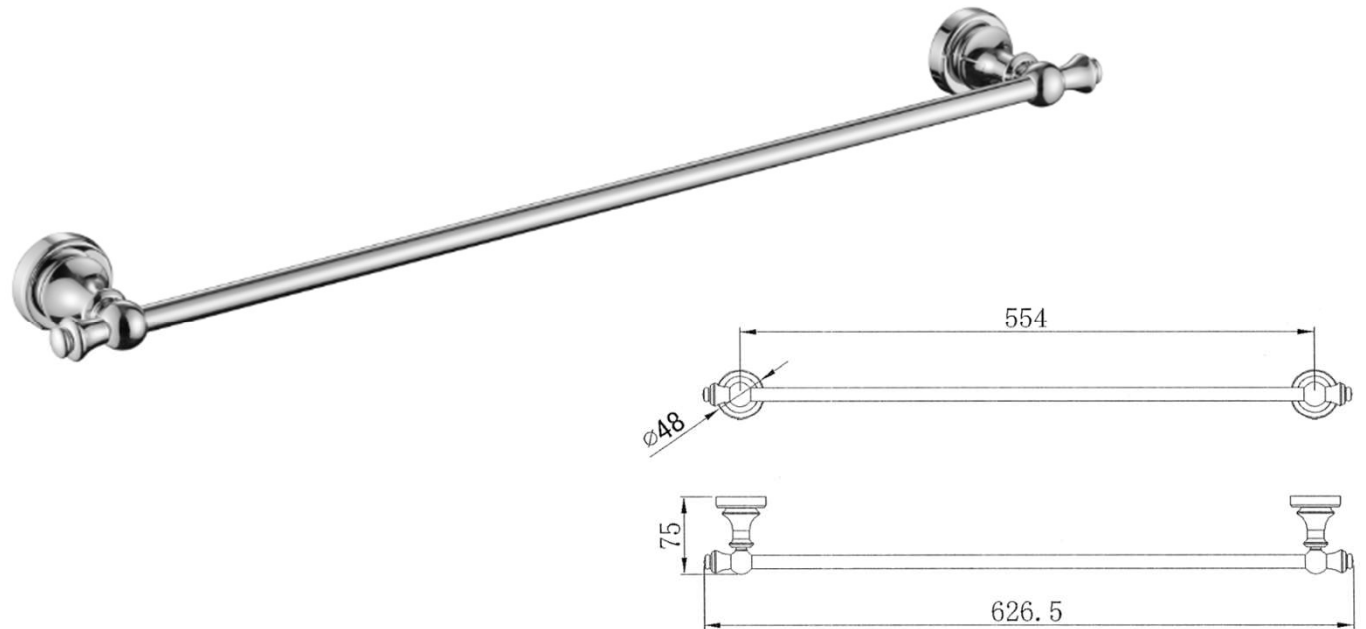

SPECIFICATIONS – MED24

Medoc Single Towel Rail 600mm

Features

- Chrome – MED24
- Black – MED24BK
- Brushed Nickel – MED24BN
- Brushed Bronze – MED24BM
- Made from solid brass
- 15 years replacement warranty including finish

Cleaning & Care

- Regularly clean with mild soapy water
- Do not use harsh detergents, bleach or abrasive cleaners
- The use of any unsuitable cleaning products may damage the surface
- Refer to installation guide for correct installation
- Check for any product defects prior to installation

Available in