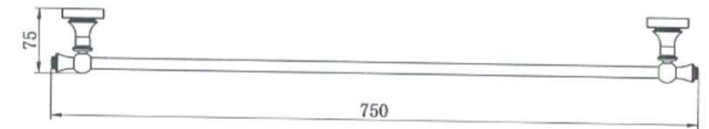

SPECIFICATIONS – MED36

Medoc Single Towel Rail 750mm

Features

- Chrome – MED36
- Black – MED36BK
- Brushed Nickel – MED36BN
- Brushed Bronze – MED36BM
- Made from solid brass
- 15 years replacement warranty including finish

Cleaning & Care

- Regularly clean with mild soapy water
- Do not use harsh detergents, bleach or abrasive cleaners
- The use of any unsuitable cleaning products may damage the surface
- Refer to installation guide for correct installation
- Check for any product defects prior to installation

Available in