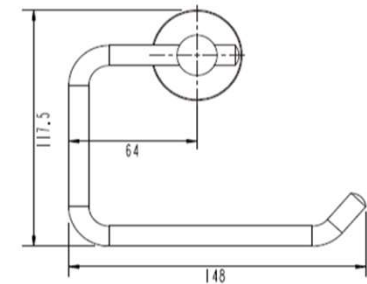

SPECIFICATIONS – MIR51

Mirage Toilet Roll Holder

Features

- Chrome – MIR51
- Black – MIR51BK
- Made from solid brass
- 15 years replacement warranty including finish

Cleaning & Care

- Regularly clean with mild soapy water
- Do not use harsh detergents, bleach or abrasive cleaners
- The use of any unsuitable cleaning products may damage the surface
- Refer to installation guide for correct installation
- Check for any product defects prior to installation