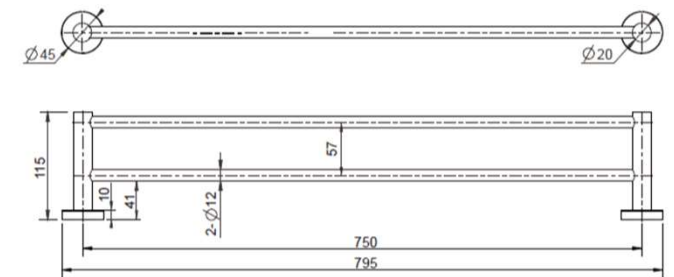

SPECIFICATIONS – MIR72

Mirage Double Towel Rail 750mm

Features

- Chrome – MIR72
- Black – MIR72BK
- Brushed Nickel – MIR72BN
- Brushed Bronze – MIR72BM
- Gunmetal – MIR72GM
- Champagne – MIR72CM
- Brushed Chrome – MIR72BC
- Polished Brass – MIR72PB
- Made from solid brass
- 15 years replacement warranty including finish