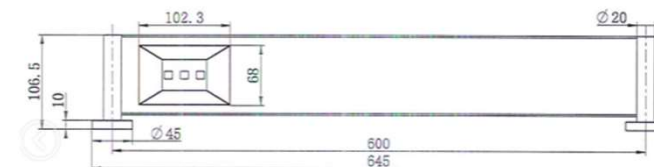

SPECIFICATIONS – MIR90-2

Mirage Metal Shelf

Features

- Chrome – MIR90-2
- Black – MIR90-2BK
- Brushed Nickel – MIR90-2BN
- Brushed Bronze – MIR90-2BM
- Gunmetal – MIR90-2GM
- Champagne – MIR90-2CM
- Brushed Chrome – MIR90-2BC
- Polished Brass – MIR90-2PB
- Made from solid brass
- 15 years replacement warranty including finish