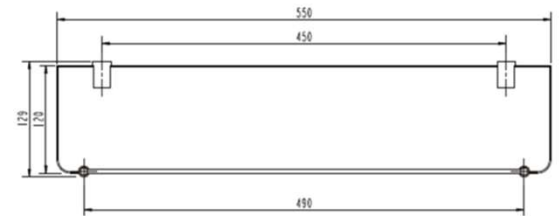

SPECIFICATIONS – MIR90

Mirage Glass Shelf

Features

- Chrome – MIR90
- Black – MIR90BK
- Made from solid brass
- 15 years replacement warranty including finish

Cleaning & Care

- Regularly clean with mild soapy water
- Do not use harsh detergents, bleach or abrasive cleaners
- The use of any unsuitable cleaning products may damage the surface
- Refer to installation guide for correct installation
- Check for any product defects prior to installation