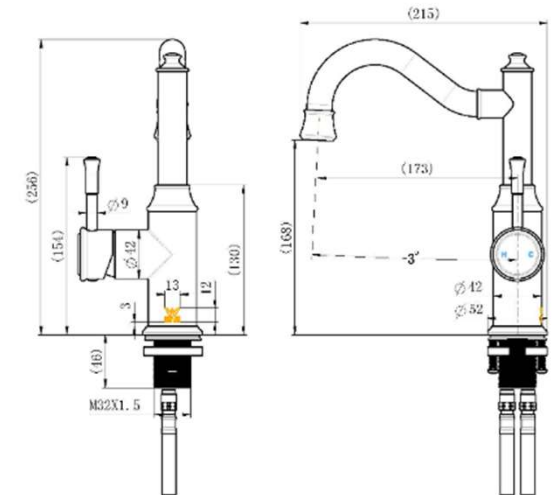

SPECIFICATIONS – MON002-1BM

Montpellier High-Rise Basin Mixer – Brushed Bronze

Features

- WELS 5 Star, 6L/min
- Registration number T36258
- Made from solid brass
- Durable PVD finish
- European cartridge
- 1yr parts and labour warranty
- 15 years replacement warranty including finish

Cleaning & Care

- Regularly clean with mild soapy water
- Do not use harsh detergents, bleach or abrasive cleaners
- The use of any unsuitable cleaning products may damage the surface
- Refer to installation guide for correct installation
- Check for any product defects prior to installation

Available in