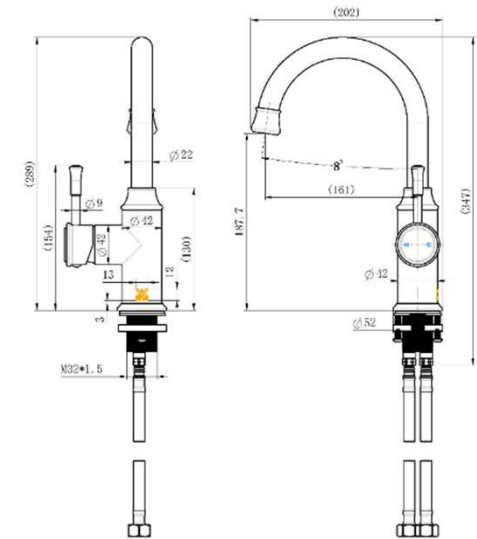

SPECIFICATIONS – MON002BK

Montpellier High-Rise Basin Mixer – Matt Black

Features

- WELS 5 Star, 6L/min
- Registration number T35284
- Made from solid brass
- Durable Electroplated finish
- European cartridge
- 1yr parts and labour warranty
- 15 years replacement warranty including finish

Cleaning & Care

- Regularly clean with mild soapy water
- Do not use harsh detergents, bleach or abrasive cleaners
- The use of any unsuitable cleaning products may damage the surface
- Refer to installation guide for correct installation
- Check for any product defects prior to installation

Available in