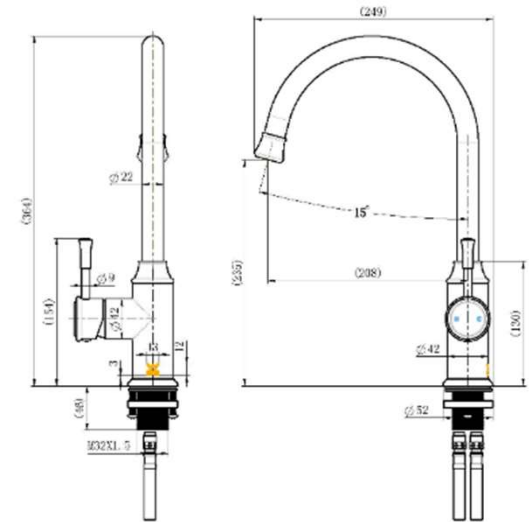

SPECIFICATIONS – MON004BM

Montpellier Kitchen Mixer – Brushed Bronze

Features

- WELS 5 Star, 6L/min
- Registration number T36286
- Made from solid brass
- Durable PVD finish
- European cartridge
- 1yr parts and labour warranty
- 15 years replacement warranty including finish

Cleaning & Care

- Regularly clean with mild soapy water
- Do not use harsh detergents, bleach or abrasive cleaners
- The use of any unsuitable cleaning products may damage the surface
- Refer to installation guide for correct installation
- Check for any product defects prior to installation