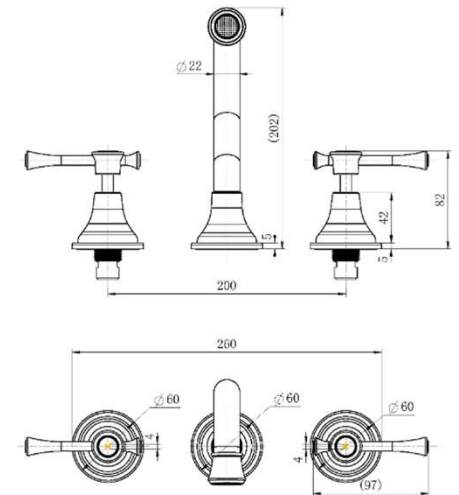

SPECIFICATIONS – MON007BK

Montpellier Wall Spa & Sink Set – Matt Black

Features

- WELS 5 Star, 6L/min
- Registration number T36260
- Made from solid brass
- Durable Electroplated finish
- European cartridge
- 1yr parts and labour warranty
- 15 years replacement warranty including finish

Cleaning & Care

- Regularly clean with mild soapy water
- Do not use harsh detergents, bleach or abrasive cleaners
- The use of any unsuitable cleaning products may damage the surface
- Refer to installation guide for correct installation
- Check for any product defects prior to installation