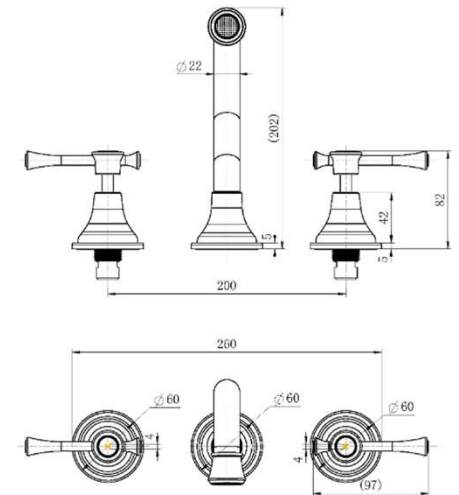

SPECIFICATIONS – MON007BN

Montpellier Wall Spa & Sink Set – Brushed Nickel

Features

- WELS 5 Star, 6L/min
- Registration number T36260
- Made from solid brass
- Durable PVD finish
- European cartridge
- 1yr parts and labour warranty
- 15 years replacement warranty including finish

Cleaning & Care

- Regularly clean with mild soapy water
- Do not use harsh detergents, bleach or abrasive cleaners
- The use of any unsuitable cleaning products may damage the surface
- Refer to installation guide for correct installation
- Check for any product defects prior to installation

Available in