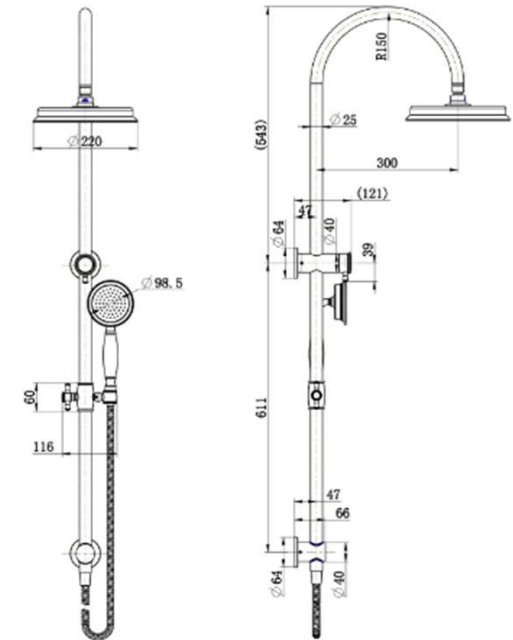

SPECIFICATIONS – MON013BK

Montpellier Shower Column – Matt Black

Features

- WELS 3 Star, 9L/min
- Registration number S16689
- Made from solid brass
- Durable Electroplated finish
- 1yr parts and labour warranty
- 15 years replacement warranty including finish

Cleaning & Care

- Regularly clean with mild soapy water
- Do not use harsh detergents, bleach or abrasive cleaners
- The use of any unsuitable cleaning products may damage the surface
- Refer to installation guide for correct installation
- Check for any product defects prior to installation

Available in