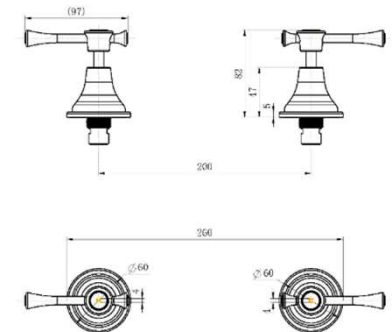

SPECIFICATIONS – MON017

Montpellier Wall Top Assemblies – Chrome

Features

- Made from solid brass
- Quarter turn
- Durable Electroplated finish
- European cartridge
- 1yr parts and labour warranty
- 15 years replacement warranty including finish

Cleaning & Care

- Regularly clean with mild soapy water
- Do not use harsh detergents, bleach or abrasive cleaners
- The use of any unsuitable cleaning products may damage the surface
- Refer to installation guide for correct installation
- Check for any product defects prior to installation