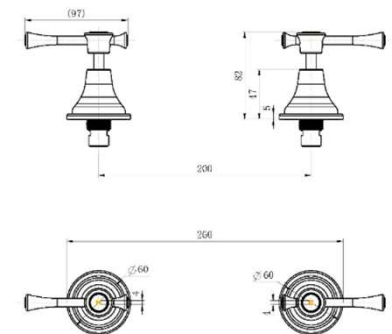

SPECIFICATIONS – MON017BK

Montpellier Wall Top Assemblies – Matt Black

Features

- Made from solid brass
- Quarter turn
- Durable Electroplated finish
- European cartridge
- 1yr parts and labour warranty
- 15 years replacement warranty including finish

Cleaning & Care

- Regularly clean with mild soapy water
- Do not use harsh detergents, bleach or abrasive cleaners
- The use of any unsuitable cleaning products may damage the surface
- Refer to installation guide for correct installation
- Check for any product defects prior to installation

Available in