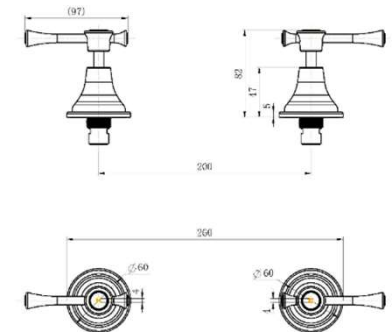

SPECIFICATIONS – MON017BM

Montpellier Wall Top Assemblies – Brushed Bronze

Features

- Made from solid brass
- Quarter turn
- Durable PVD finish
- European cartridge
- 1yr parts and labour warranty
- 15 years replacement warranty including finish