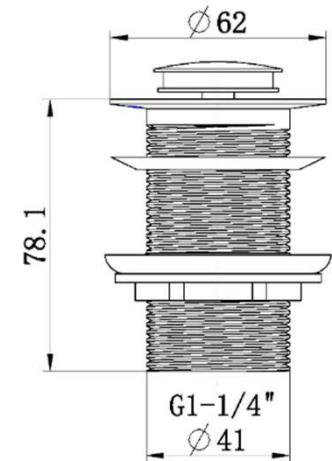

SPECIFICATIONS – P32

Pop Up Waste 32mm Non-Overflow

Features

- Chrome – P32
- Black – P32BK
- Brushed Nickel – P32BN
- Brushed Bronze – P32BM
- Gunmetal – P32GM
- Champagne – P32CM
- Brushed Chrome – P32BC
- Polished Brass – P32PB
- Made from solid brass
- 15 years replacement warranty including finish