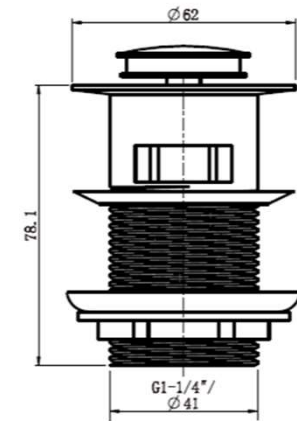

SPECIFICATIONS – PW32

Pop Up Waste 32mm Overflow

Features

- Chrome – PW32
- Black – PW32BK
- Brushed Nickel – PW32BN
- Brushed Bronze – PW32BM
- Gunmetal – PW32GM
- Champagne – PW32CM
- Brushed Chrome – PW32BC
- Polished Brass – PW32PB
- Made from solid brass
- 15 years replacement warranty including finish