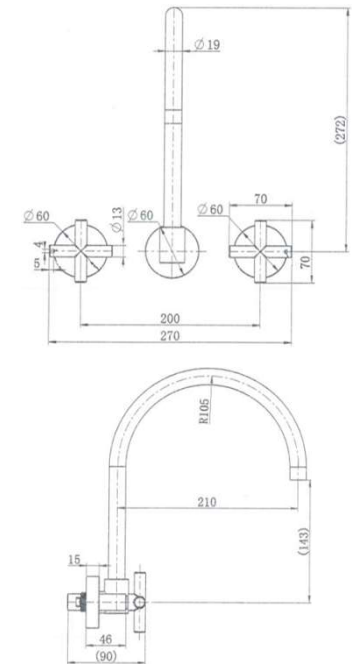

SPECIFICATIONS – RYK007CM

Ryker Wall Sink Set – Champagne

Features

- WELS 4 Star, 7.5L/min
- Registration number T17190
- Quarter turn
- Made from solid brass
- Durable PVD finish
- 1yr parts and labour warranty
- 15 years replacement warranty including finish

Cleaning & Care

- Regularly clean with mild soapy water
- Do not use harsh detergents, bleach or abrasive cleaners
- The use of any unsuitable cleaning products may damage the surface
- Refer to installation guide for correct installation
- Check for any product defects prior to installation