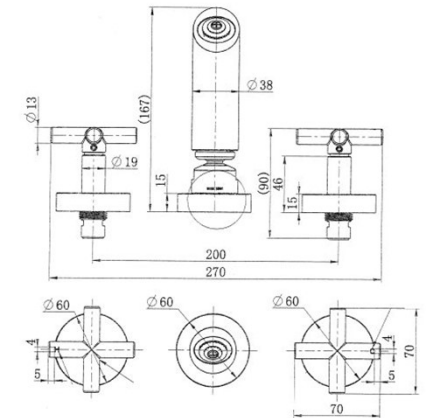

SPECIFICATIONS – RYK008

Ryker Shower Set - Chrome

Features

- WELS 7.5L/min
- Registration number S08481
- Quarter turn
- Made from solid brass
- Durable Electroplated finish
- 1yr parts and labour warranty
- 15 years replacement warranty including finish

Cleaning & Care

- Regularly clean with mild soapy water
- Do not use harsh detergents, bleach or abrasive cleaners
- The use of any unsuitable cleaning products may damage the surface
- Refer to installation guide for correct installation
- Check for any product defects prior to installation