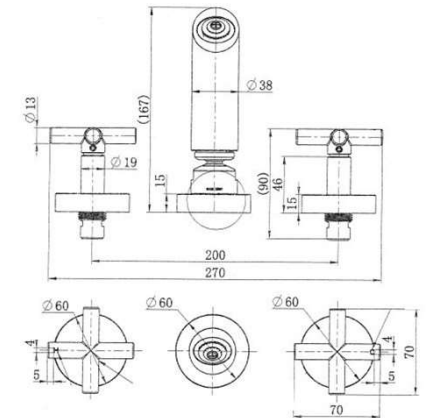

SPECIFICATIONS – RYK008BN

Ryker Shower Set – Brushed Nickel

Features

- WELS 7.5L/min
- Registration number S08481
- Quarter turn
- Made from solid brass
- Durable PVD finish
- 1yr parts and labour warranty
- 15 years replacement warranty including finish

Cleaning & Care

- Regularly clean with mild soapy water
- Do not use harsh detergents, bleach or abrasive cleaners
- The use of any unsuitable cleaning products may damage the surface
- Refer to installation guide for correct installation
- Check for any product defects prior to installation