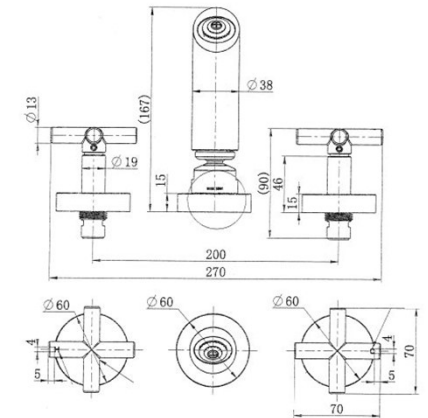

SPECIFICATIONS – RYK008CM

Ryker Shower Set – Champagne

Features

- WELS 7.5L/min
- Registration number S08481
- Quarter turn
- Made from solid brass
- Durable PVD finish
- 1yr parts and labour warranty
- 15 years replacement warranty including finish

Cleaning & Care

- Regularly clean with mild soapy water
- Do not use harsh detergents, bleach or abrasive cleaners
- The use of any unsuitable cleaning products may damage the surface
- Refer to installation guide for correct installation
- Check for any product defects prior to installation