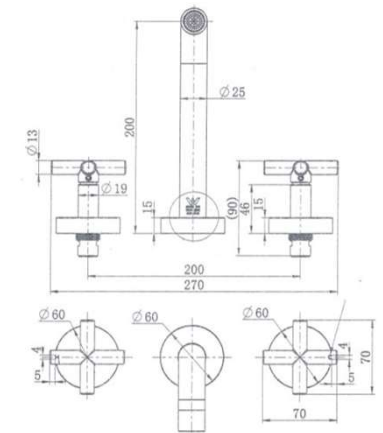

SPECIFICATIONS – RYK009BK

Ryker Bath Set – Matt Black

Features

- WELS N/A
- Quarter turn
- Made from solid brass
- Durable Electroplated finish
- 1yr parts and labour warranty
- 15 years replacement warranty including finish

Cleaning & Care

- Regularly clean with mild soapy water
- Do not use harsh detergents, bleach or abrasive cleaners
- The use of any unsuitable cleaning products may damage the surface
- Refer to installation guide for correct installation
- Check for any product defects prior to installation