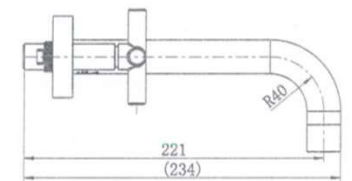

SPECIFICATIONS – RYK009BN

Ryker Bath Set – Brushed Nickel

Features

- WELS N/A
- Quarter turn
- Made from solid brass
- Durable PVD finish
- 1yr parts and labour warranty
- 15 years replacement warranty including finish

Cleaning & Care

- Regularly clean with mild soapy water
- Do not use harsh detergents, bleach or abrasive cleaners
- The use of any unsuitable cleaning products may damage the surface
- Refer to installation guide for correct installation
- Check for any product defects prior to installation