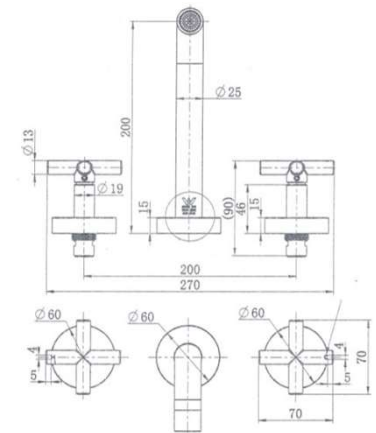

SPECIFICATIONS – RYK009BN

Ryker Bath Set – Brushed Nickel

Features

- WELS N/A
- Quarter turn
- Made from solid brass
- Durable PVD finish
- 1yr parts and labour warranty
- 15 years replacement warranty including finish

Cleaning & Care

- Regularly clean with mild soapy water
- Do not use harsh detergents, bleach or abrasive cleaners
- The use of any unsuitable cleaning products may damage the surface
- Refer to installation guide for correct installation
- Check for any product defects prior to installation