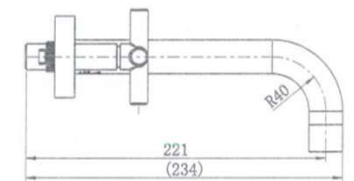

SPECIFICATIONS – RYK009CM

Ryker Bath Set – Champagne

Features

- WELS N/A
- Quarter turn
- Made from solid brass
- Durable PVD finish
- 1yr parts and labour warranty
- 15 years replacement warranty including finish

Cleaning & Care

- Regularly clean with mild soapy water
- Do not use harsh detergents, bleach or abrasive cleaners
- The use of any unsuitable cleaning products may damage the surface
- Refer to installation guide for correct installation
- Check for any product defects prior to installation