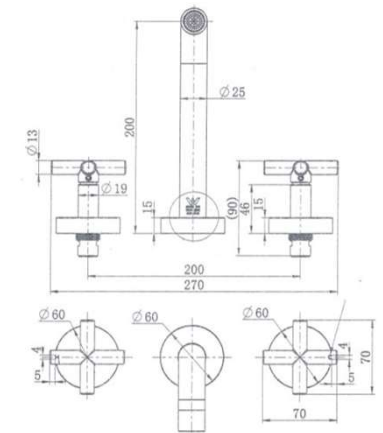

SPECIFICATIONS – RYK009CM

Ryker Bath Set – Champagne

Features

- WELS N/A
- Quarter turn
- Made from solid brass
- Durable PVD finish
- 1yr parts and labour warranty
- 15 years replacement warranty including finish

Cleaning & Care

- Regularly clean with mild soapy water
- Do not use harsh detergents, bleach or abrasive cleaners
- The use of any unsuitable cleaning products may damage the surface
- Refer to installation guide for correct installation
- Check for any product defects prior to installation