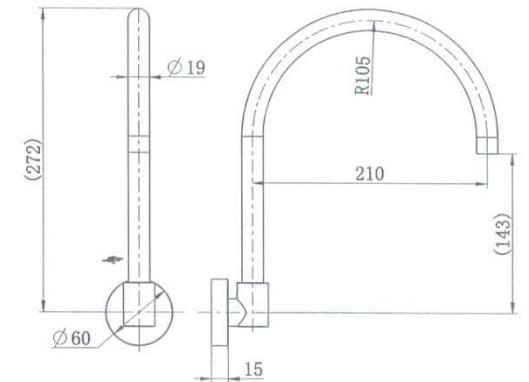

SPECIFICATIONS – RYK010BK

Ryker Bath Spout – Matt Black

Features

- WELS N/A
- Made from solid brass
- Durable Electroplated finish
- 1yr parts and labour warranty
- 15 years replacement warranty including finish

Cleaning & Care

- Regularly clean with mild soapy water
- Do not use harsh detergents, bleach or abrasive cleaners
- The use of any unsuitable cleaning products may damage the surface
- Refer to installation guide for correct installation
- Check for any product defects prior to installation